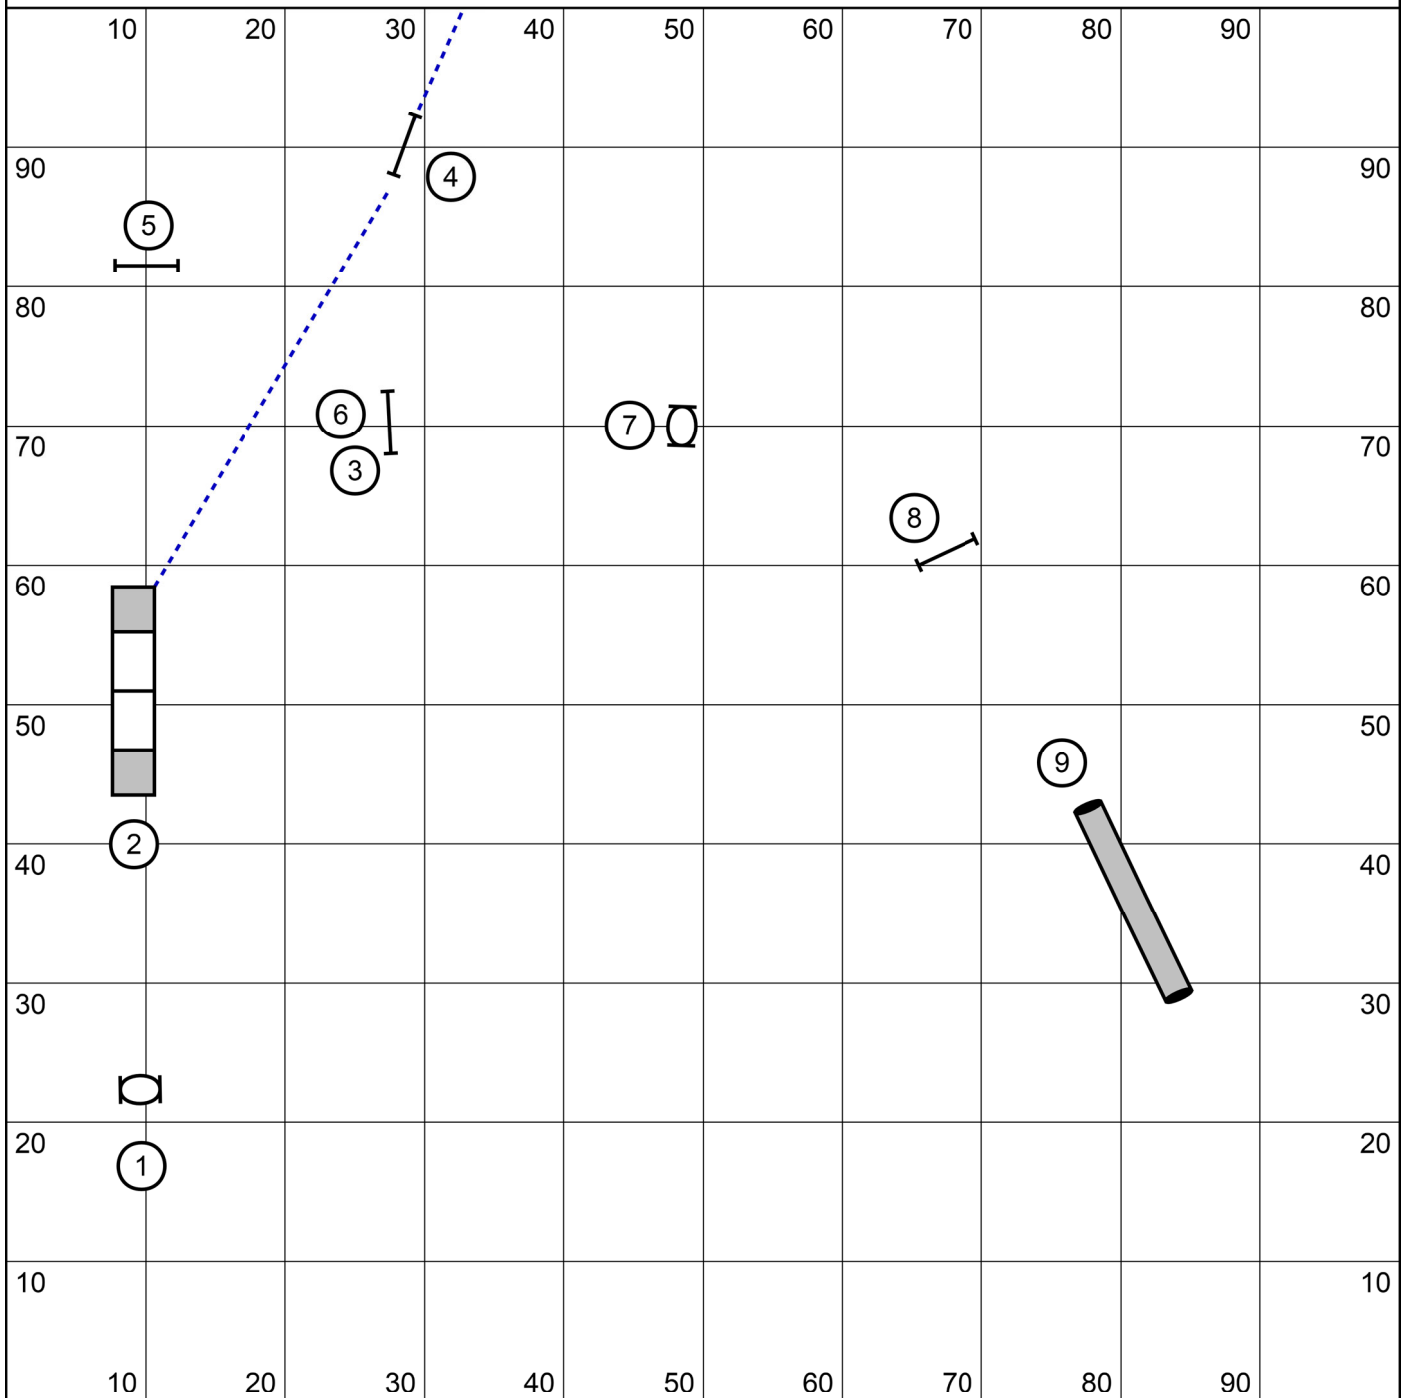

Alastair Open Regular 1

designed by P Cavin

Alastair Novice Regular 2

designed by P Cavin

Alastair Intro Chances

designed by P. Cavin

Alastair Weavers

designed by P Cavin