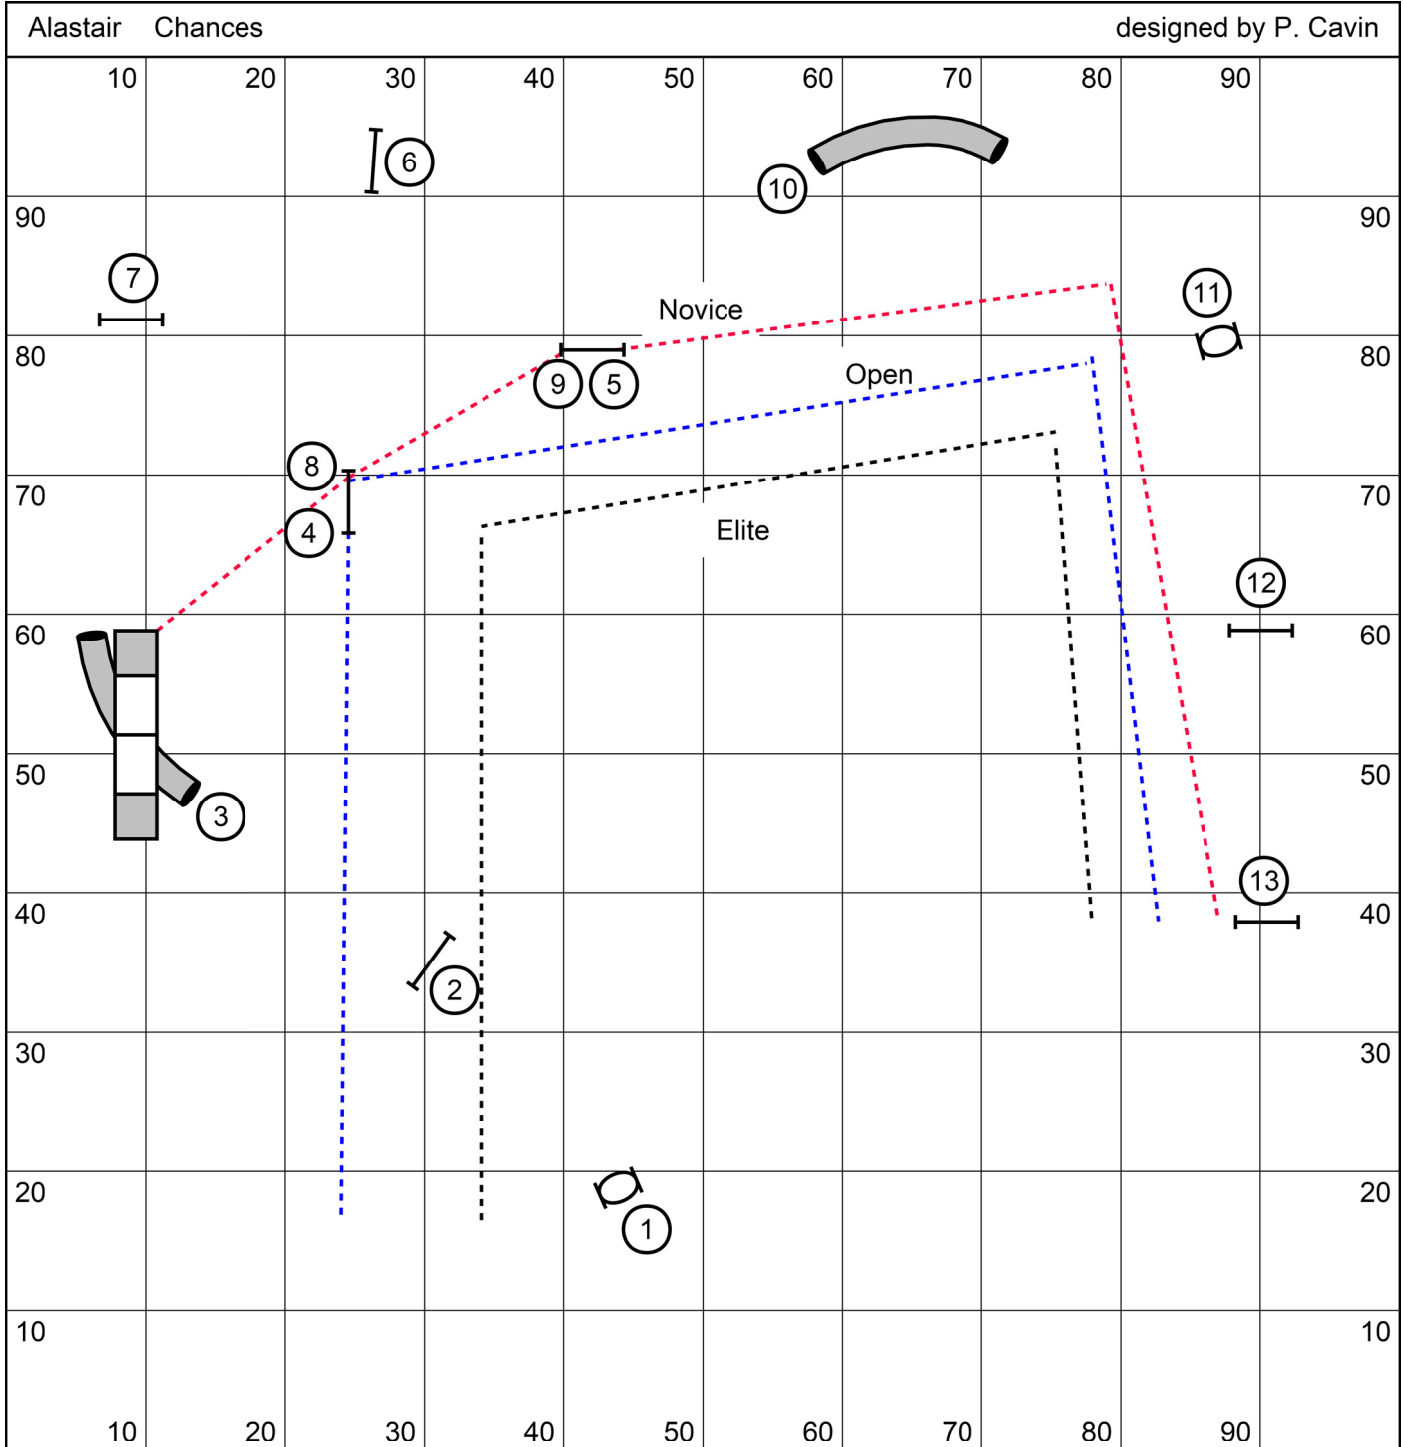

Alastair Open Regular 1

designed by P Cavin

Alastair Novice Regular 2

designed by P Cavin

Alastair Intro Chances

designed by P. Cavin

Alastair Weavers

designed by P Cavin