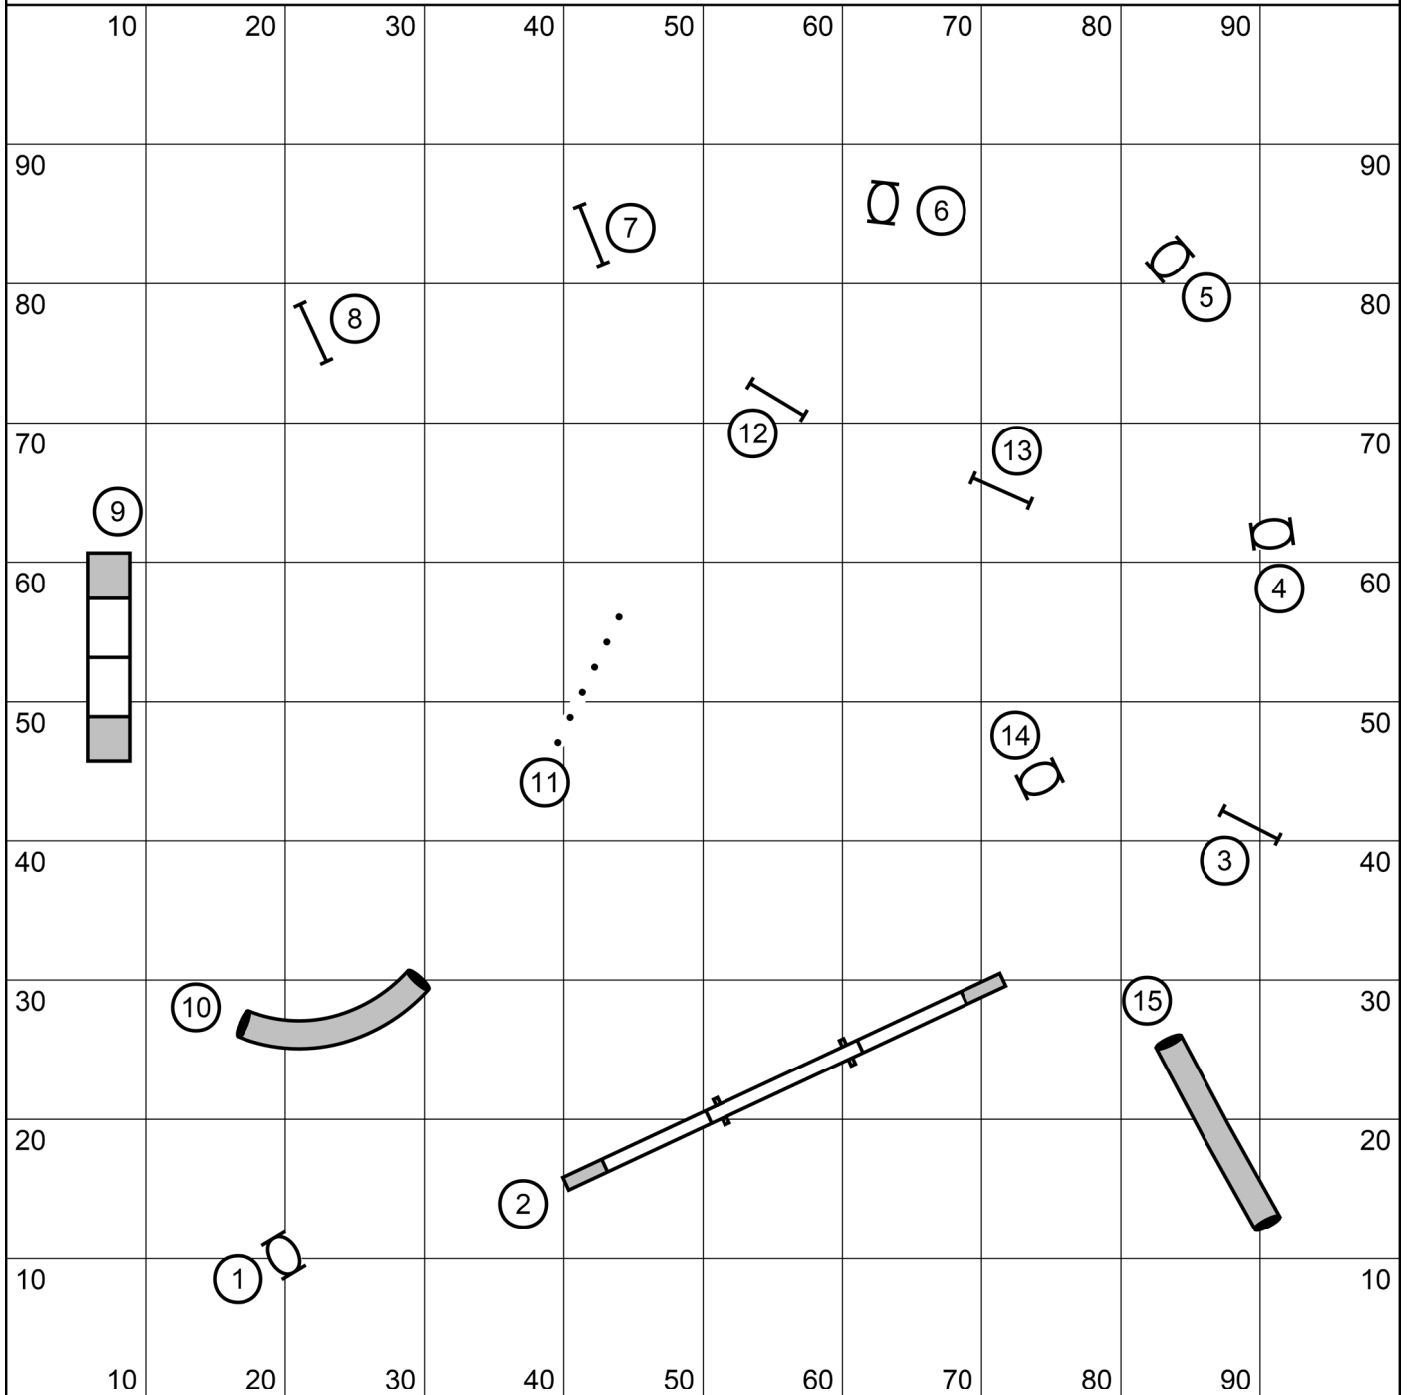

Alastair Open Regular 1

designed by P Cavin

Alastair Novice Regular 2

designed by P Cavin

Alastair Intro Chances

designed by P. Cavin

Alastair Weavers

designed by P Cavin