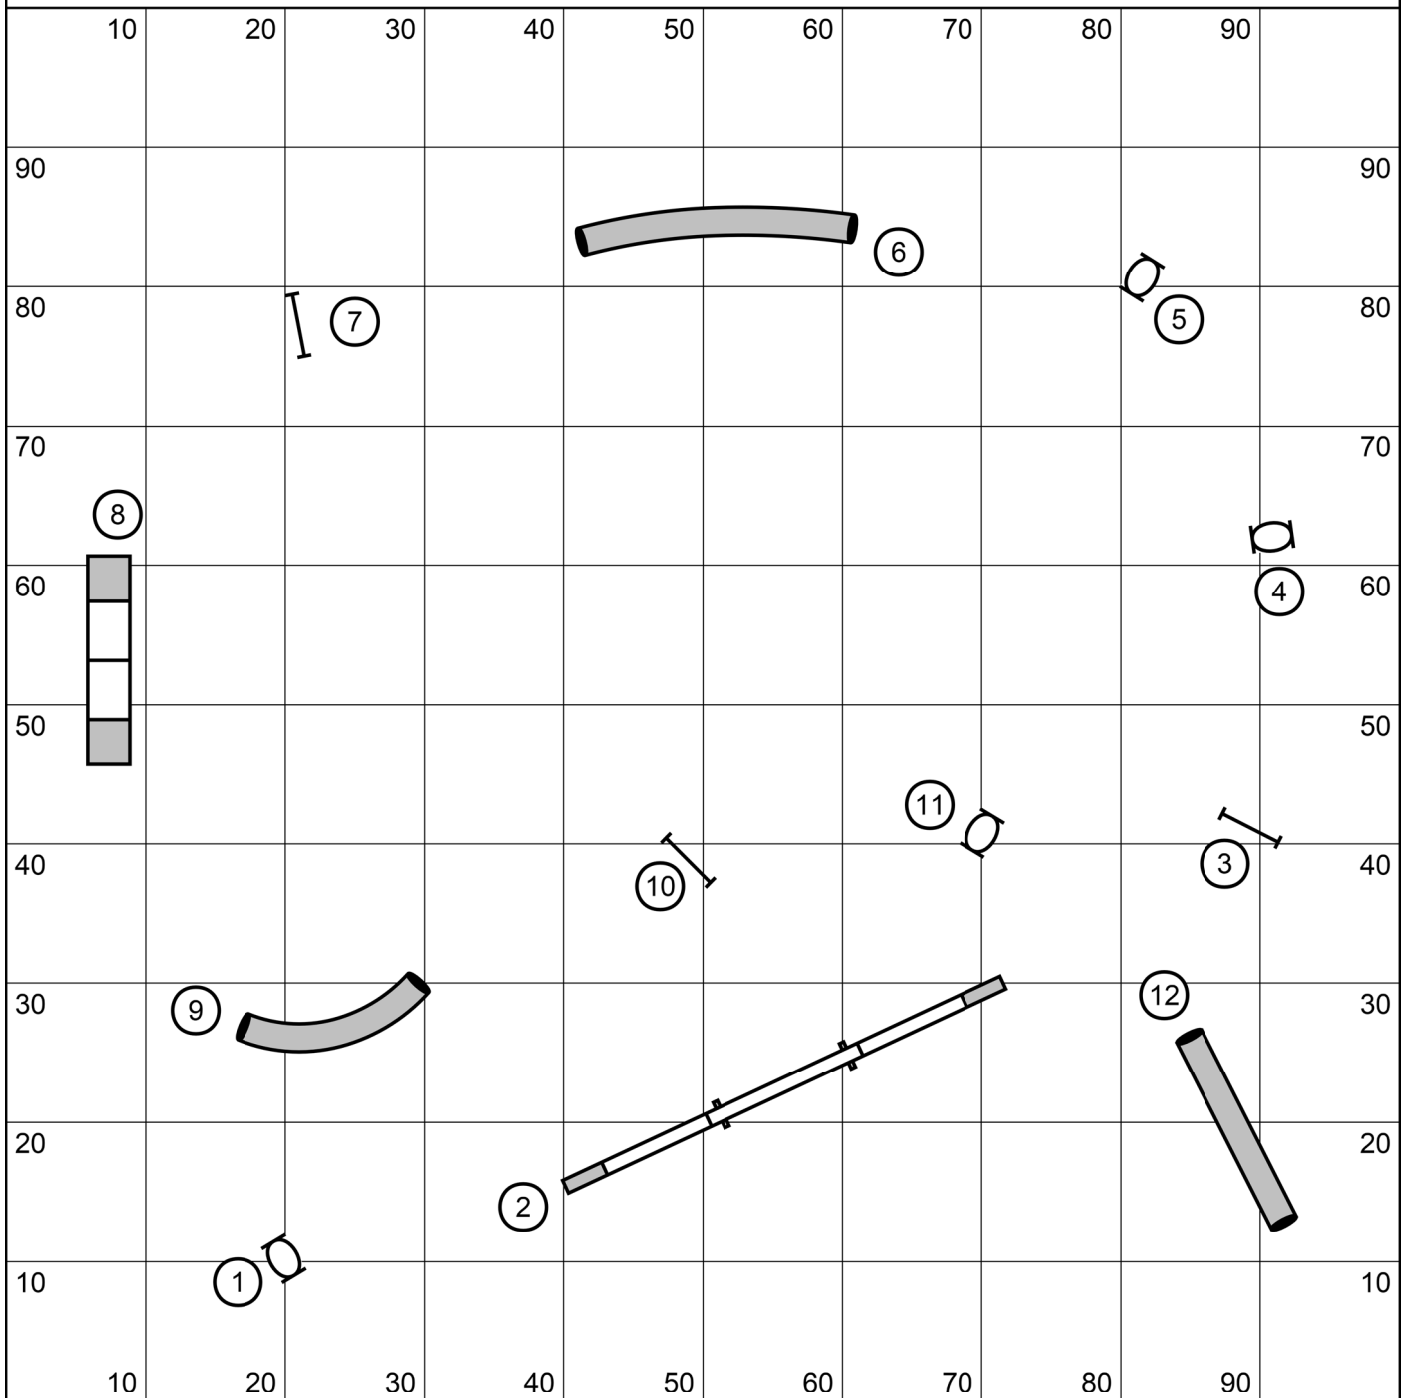

Alastair Open Regular 1

designed by P Cavin

Alastair Novice Regular 2

designed by P Cavin

Alastair Intro Chances

designed by P. Cavin

Alastair Weavers

designed by P Cavin

Alastair intro Weavers

designed by P Cavin