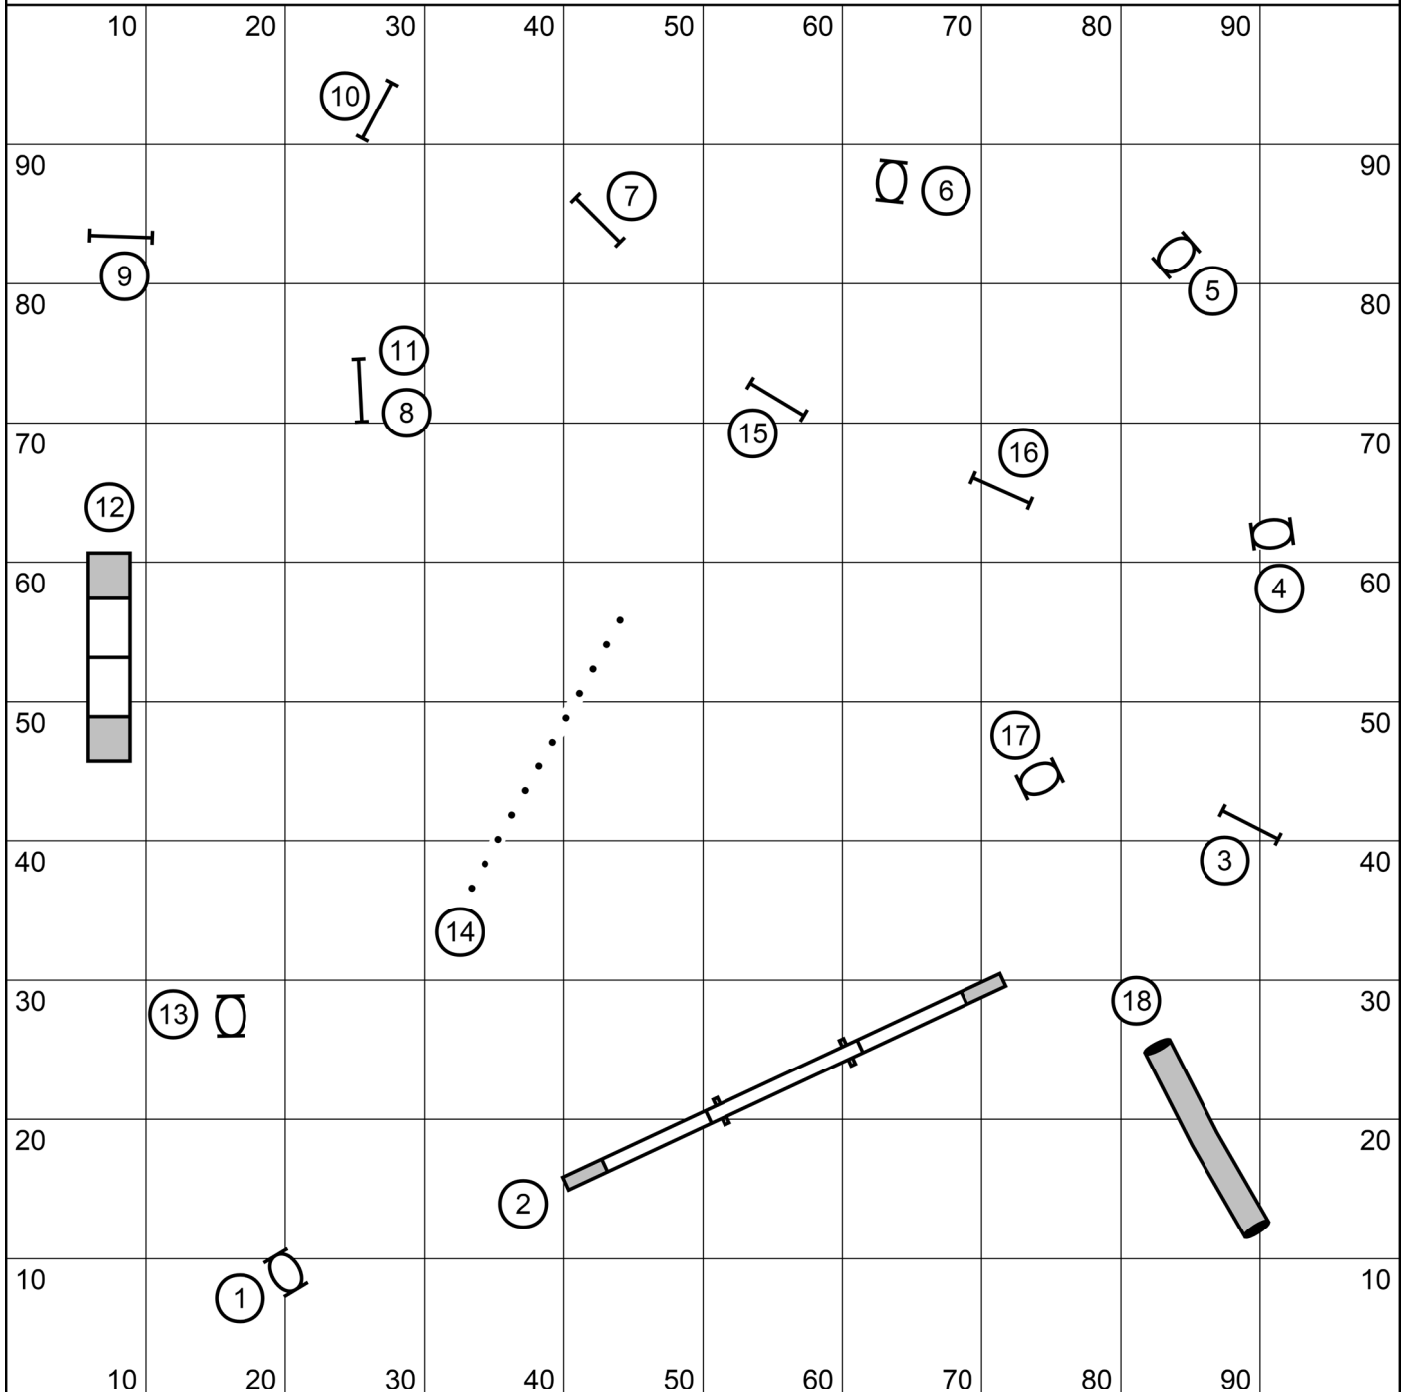

Alastair Open Regular 1

designed by P Cavin

Alastair Novice Regular 2

designed by P Cavin

Alastair Intro Chances

designed by P. Cavin

Alastair Weavers

designed by P Cavin