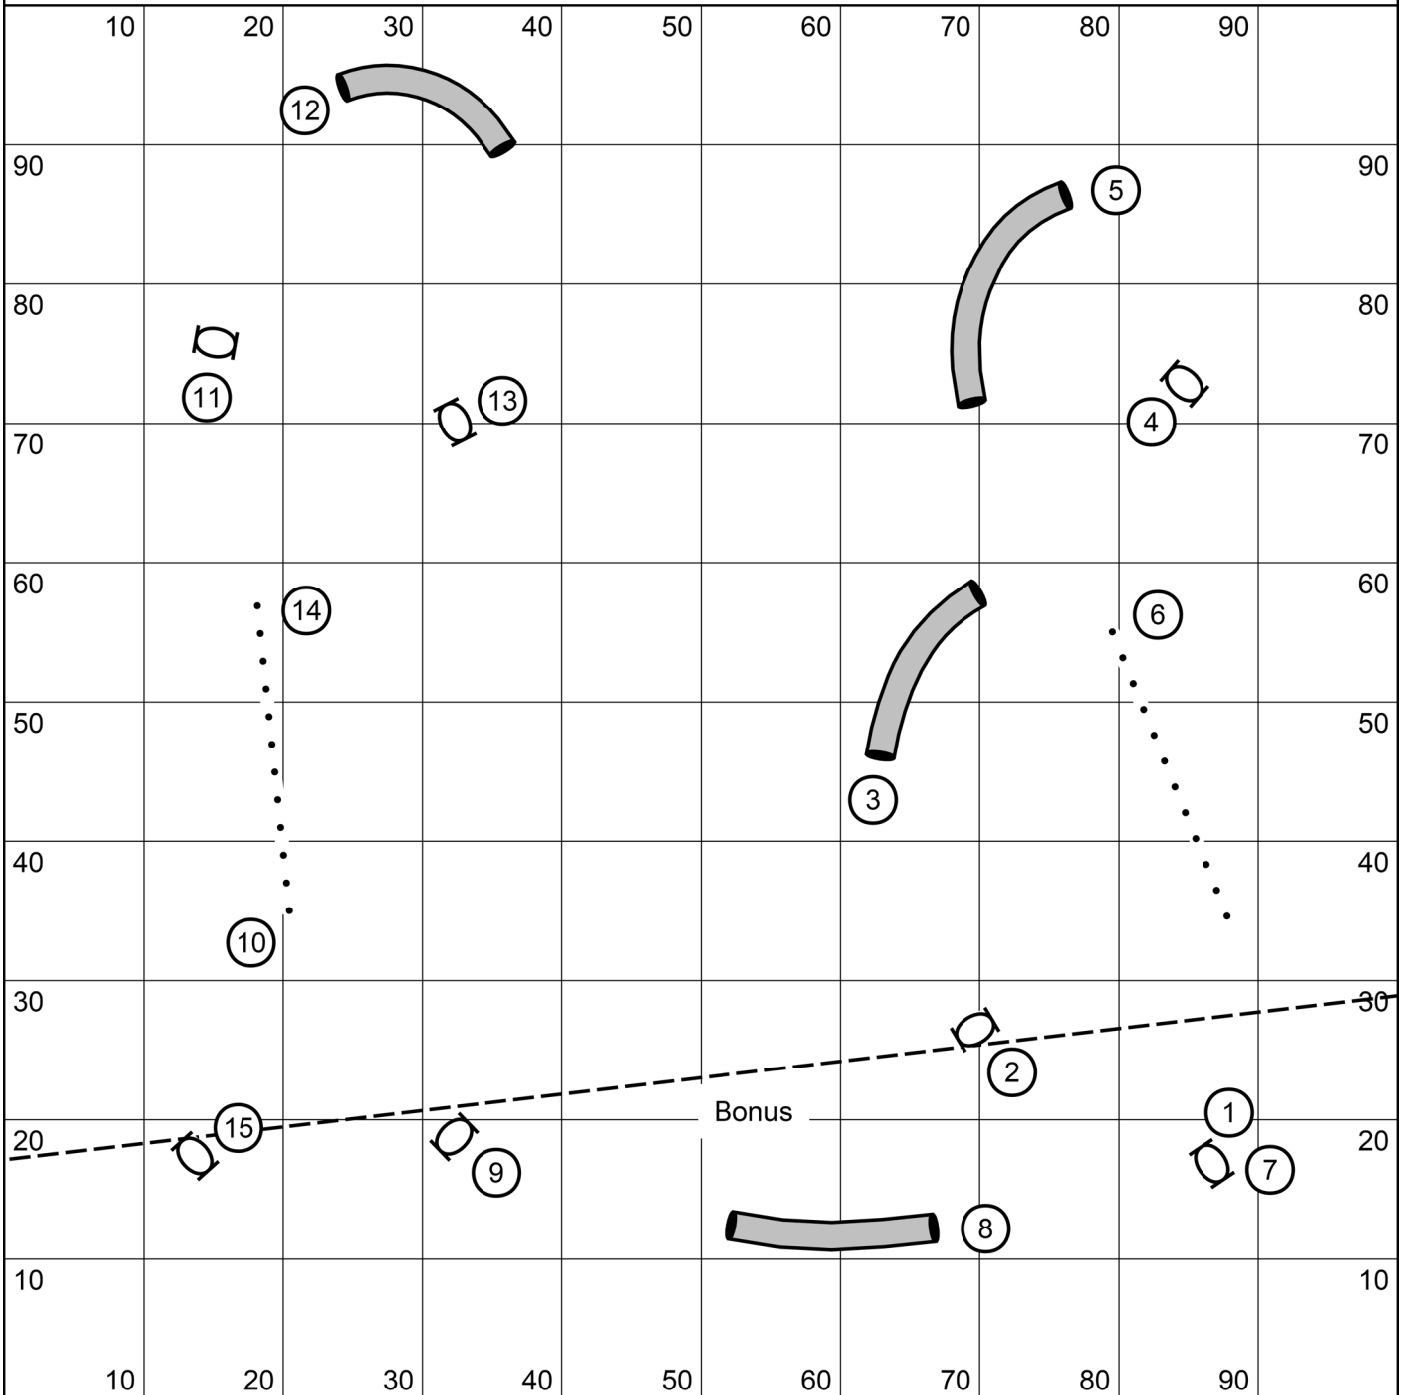

Alastair Open Regular 1

designed by P Cavin

Alastair Novice Regular 2

designed by P Cavin

Alastair Intro Chances

designed by P. Cavin

Alastair Weavers

designed by P Cavin