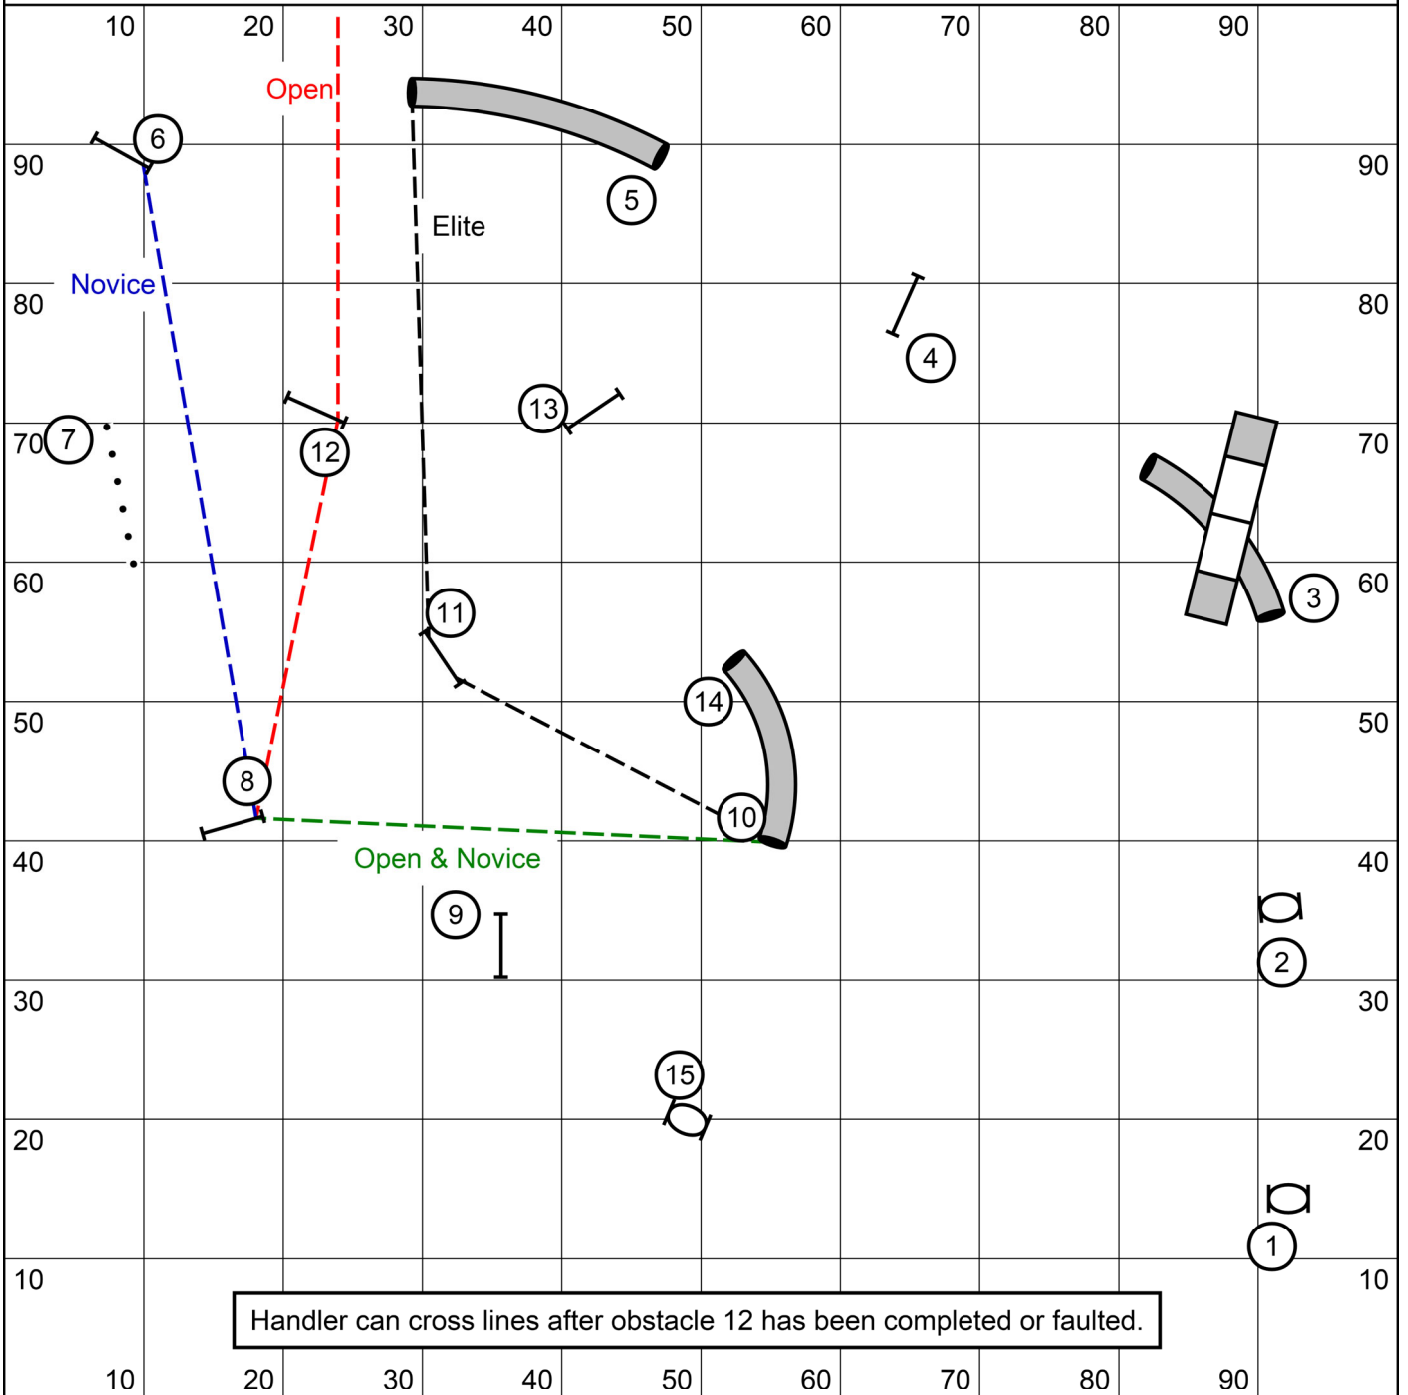

Green Hill - EON Chances

Designer: Jim Nally