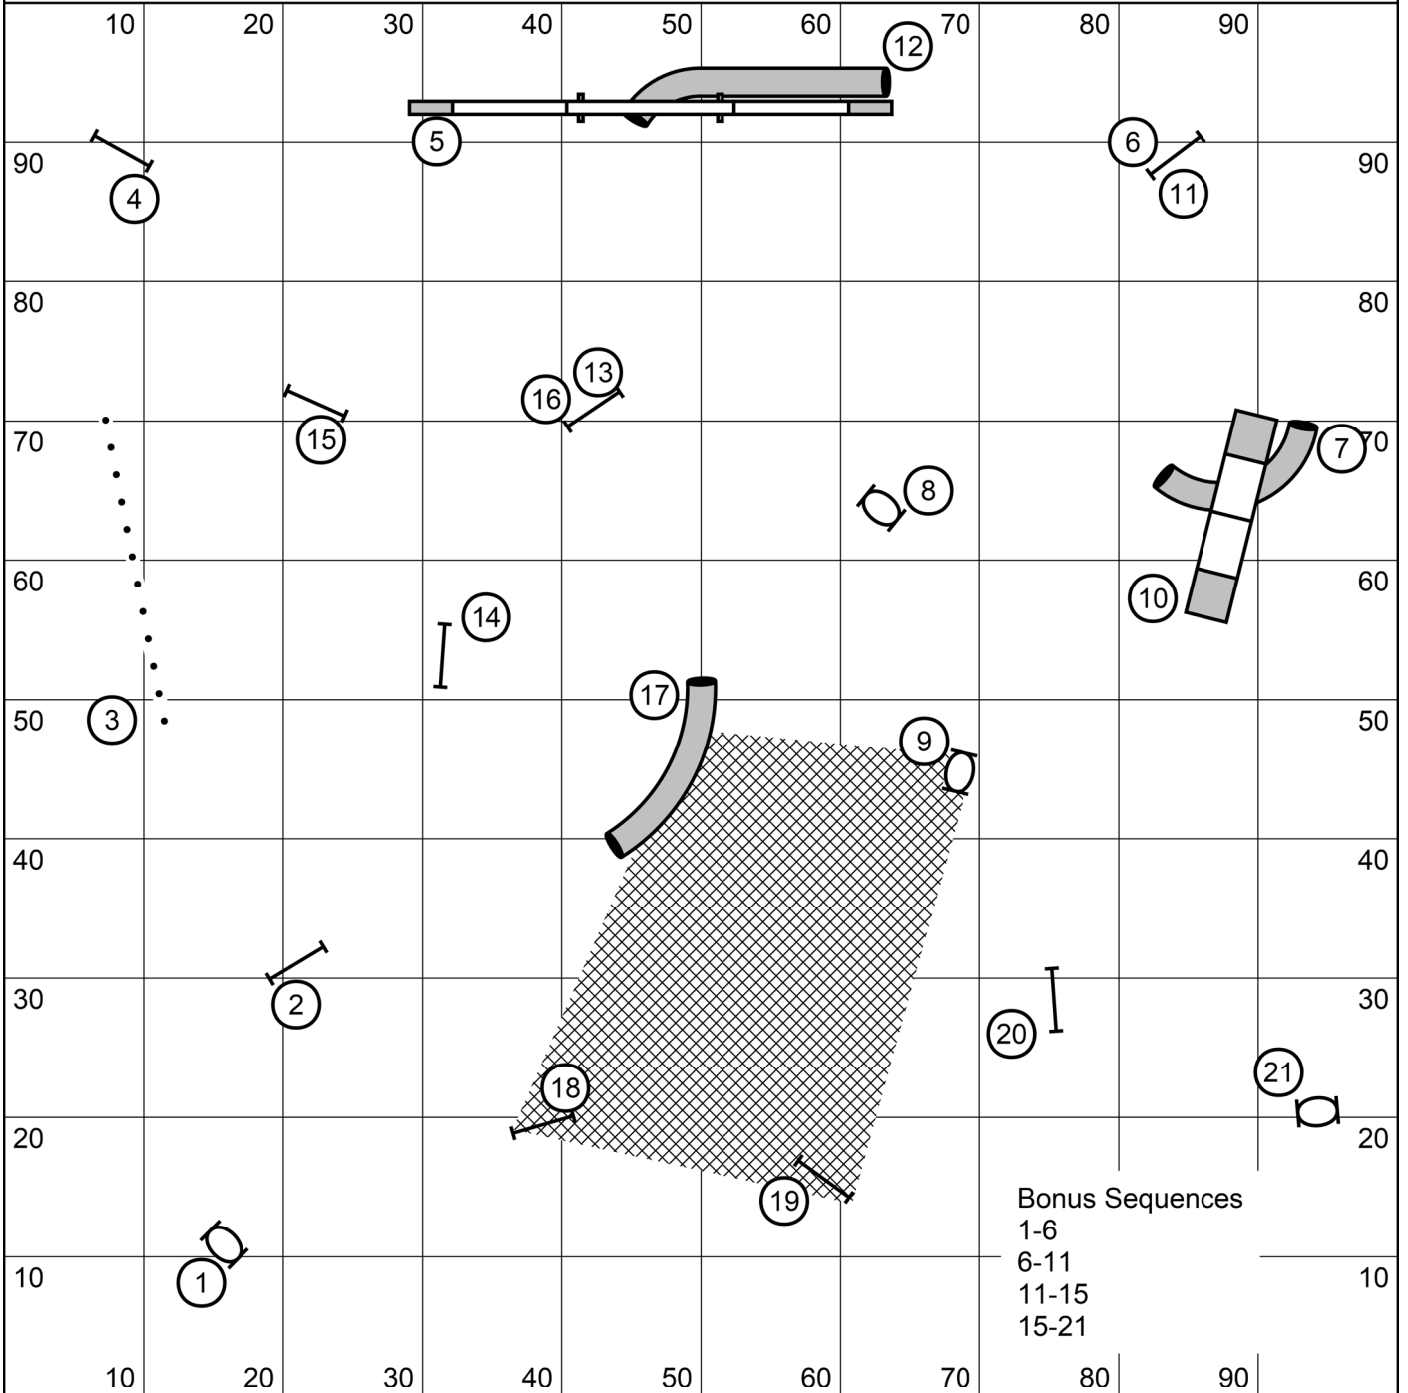

Green Hill - EON Weavers

Designer: Jim Nally

Green Hill - Intro Weavers

Designer: Jim Nally

Green Hill - Elite Regular 2

Designer: Jim Nally

Green Hill - Open Regular 1

Designer: Jim Nally